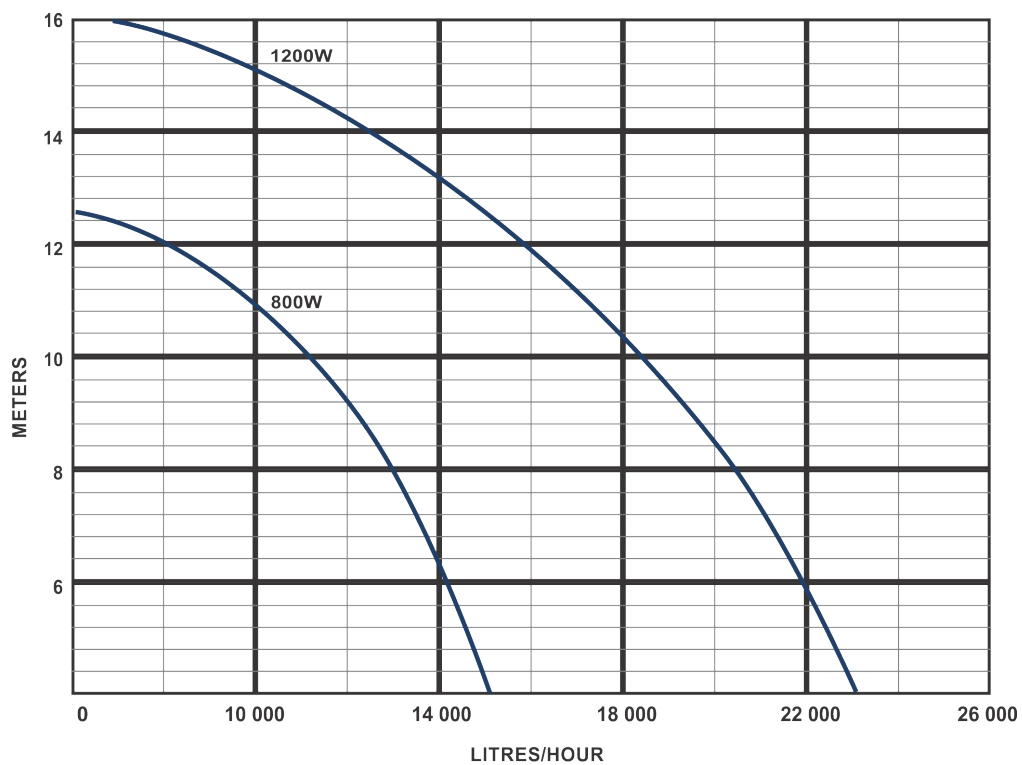

Swimming Pool Pump

WO800W/1200W

Information Chart		
Model	WO800W	WO1200W
Rated Power	800W	1200W
V&Hz	230V/50Hz 115V/60Hz	230V/50Hz 115V/60Hz
Max. Pump Rate	15 000/h	23 000/h
Max. Height	13.5m	16m
Max. Grain Size	2.5mm	2.5mm