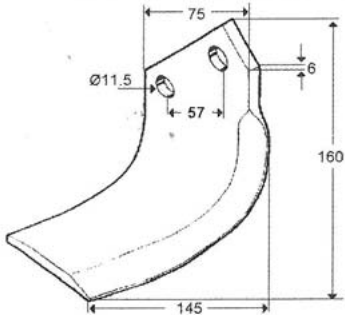

Howard "P"
Howard "HA"
Howard "GEM"

Speed Blade (LH)

Blade: **F9953**
Bolt , Nut
& Washer: **M41132**